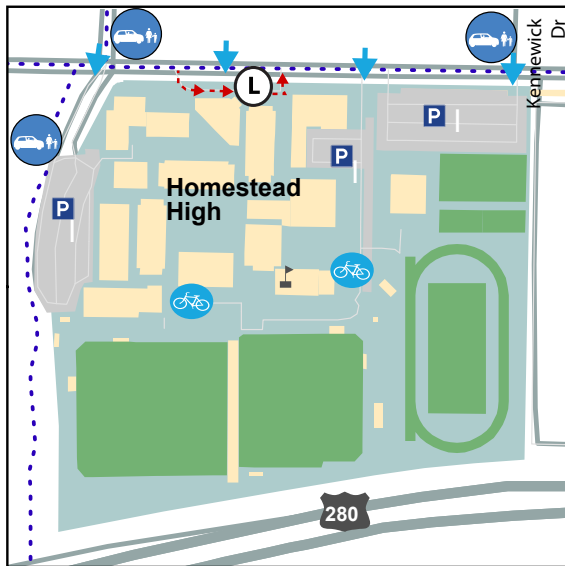

HOMESTEAD HIGH

Suggested Routes to School

Walk 'n' Roll Safety

Stop at the curb's edge.

Look left, right, and behind you.

Make eye contact with drivers.

Cross at corners and crosswalks.

Cross with heads up and looking around.

WATCH FOR SHARED LANE MARKINGS

- Ride down the center of the “sharrow” symbol to stay outside the door zone on streets without bike lanes.

Driver Safety

- Drive 15 mph or less in school zones.
- Share the road safely with people walking and bicycling.

Los Altos Safe Routes to School Resources:

losaltosca.gov/SafeRoutes

View Maps Online and Download App at:

SchoolRoutes.org

Homestead High

SUGGESTED ROUTES

21370 Homestead Rd
Cupertino, CA 95014

-  Los Altos City Limits
-  Suggested Walking & Biking Route
-  Connector Path
-  Existing Bikeway
-  Marked Crosswalk
-  Flashing Crosswalk
-  Pedestrian & Bicycle Access
-  Half-mile and Mile Zones (Road Network)
-  Bicycle Parking
-  Park & Walk Location
-  Crossing Guard Location
-  Traffic Signal
-  Place of Interest
-  Pedestrian Bridge
-  All-Way Stop
-  Attendance Area
-  Parks and Open Space
-  School
-  Drop off/pick up

Enlargement Map