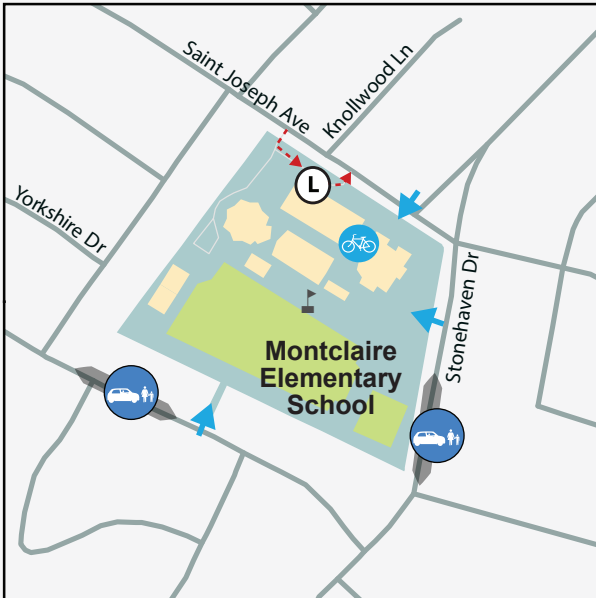

Montclair Elementary School

SUGGESTED ROUTES

-  Suggested Walking & Biking Route
-  Connector Path
-  Sidewalk
-  Existing Bikeway
-  Marked Crosswalk
-  Pedestrian & Bicycle Access
-  Half-mile and Mile Zones (Road Network)
-  Park & Walk Location
-  Crossing Guard Location
-  Bicycle Parking
-  Traffic Signal
-  All-Way Stop
-  Attendance Area
-  Parks and Open Space
-  School
-  Drop off/pick up

Enlargement Map